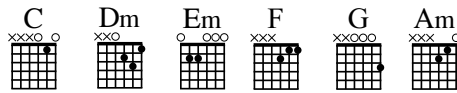

COUNT ON ME - INSTRUMENTAL PARTS

GUITAR

Pattern throughout

G G F G C

*See Lead sheet **See Lead sheet

Last measure

KEYBOARD (STRINGS)

C Chord Em Chord Dm Chord F Chord Am Chord G Chord

HORNS IN B \flat

Pre-Chorus pattern Chorus pattern Last measure

Dm (Em) Em (F#m) F (G) G (A) C (D) Em (F#m) Am (Bm) G (A) C (D)

HORNS IN E \flat

Pre-Chorus pattern Chorus pattern Last measure

Dm (Bm) Em (C#m) F (D) G (E) C (A) Em (C#m) Am (F#m) G (E) C (A)